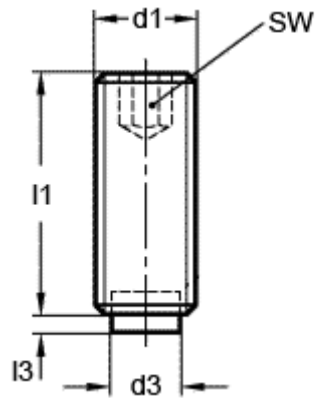

Data Sheet

Article number: 20931681

Description: E+G Grub screw
GN 913.3-M12-40-KU

Measures

$d1 = M12$
 $d3 = 8$
 $l1 = 40.0$
 $l3 = 2.1$
 $SW = 6.0$